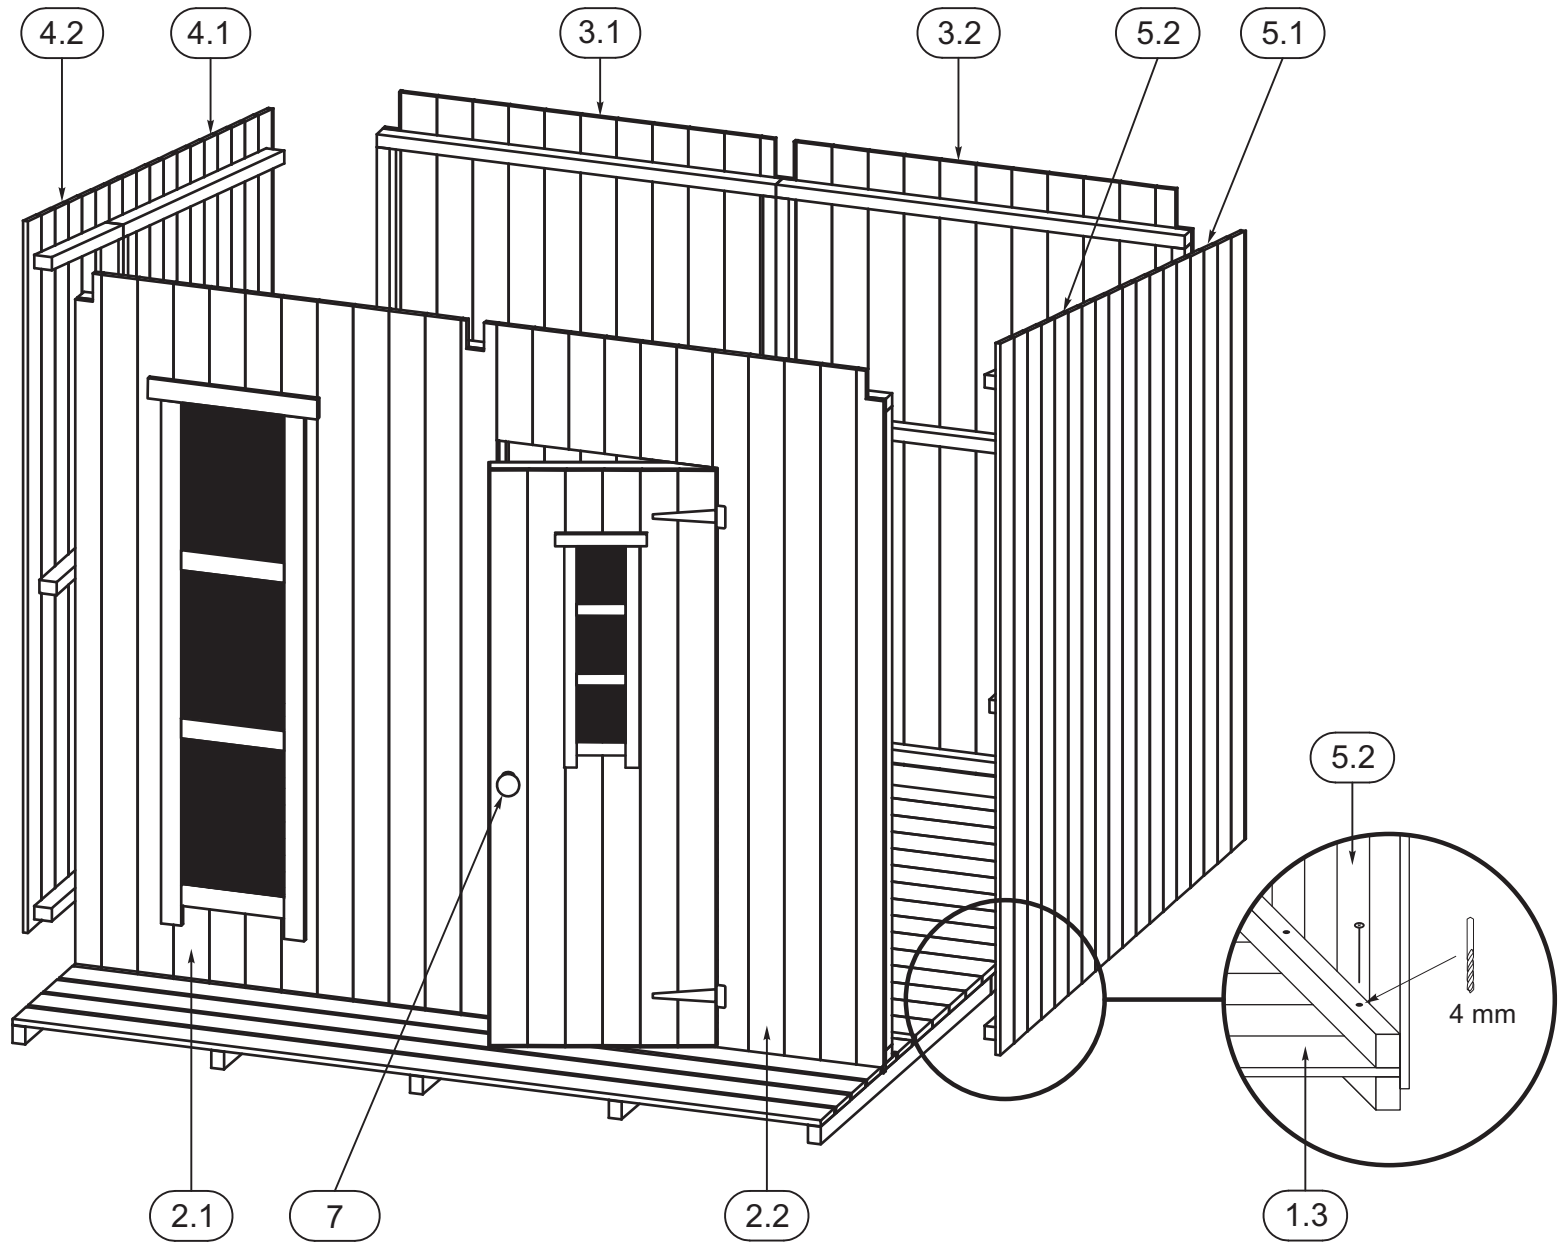

Children's Playhouse

184 × 205 × 225 cm
Art. 2155

Manufacturer:
BALTIC FENCE LLC
Kaare 35, 72213 Türi
Estonia
tel: +372 385 7184
info@balticfence.ee
www.balticfence.eu

A

B

C**D****E**

F

G