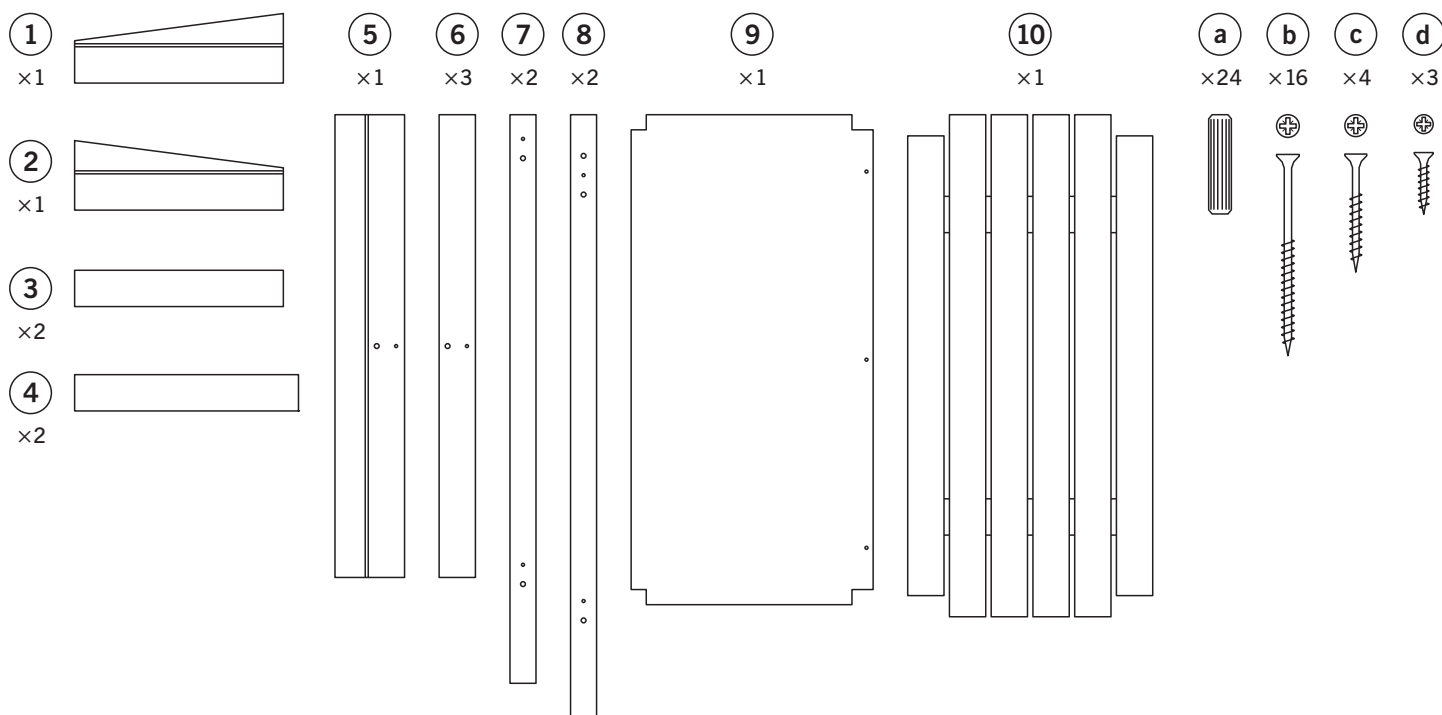

Heavy Duty Potting Table

with film-faced plywood waterproof tabletop

Self-assembly kit

43 × 86 × 100 cm
Art 10030

Manufacturer:
BALTIC FENCE LLC
Kaare 35, 72213 Türi
Estonia
tel: +372 385 7184
info@balticfence.ee
www.balticfence.eu