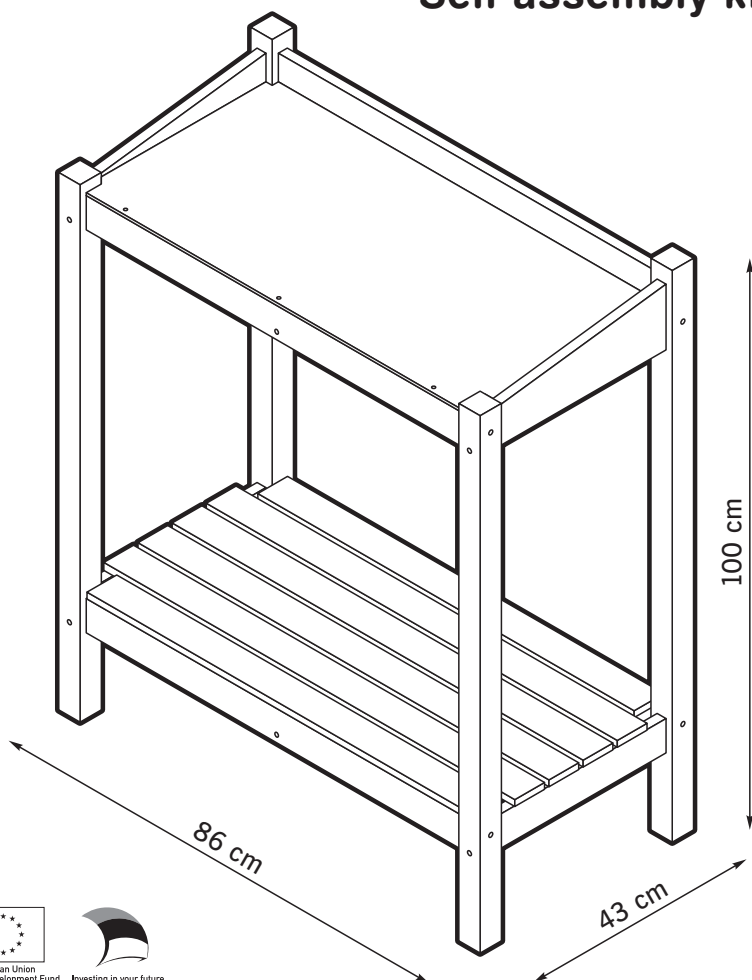

Heavy Duty Potting Table

with film-faced plywood waterproof tabletop

Self-assembly kit

43 × 86 × 100 cm
Art 10030

Manufacturer:
BALTIC FENCE LLC
Kaare 35, 72213 Türi
Estonia
tel: +372 385 7184
info@balticfence.ee
www.balticfence.eu